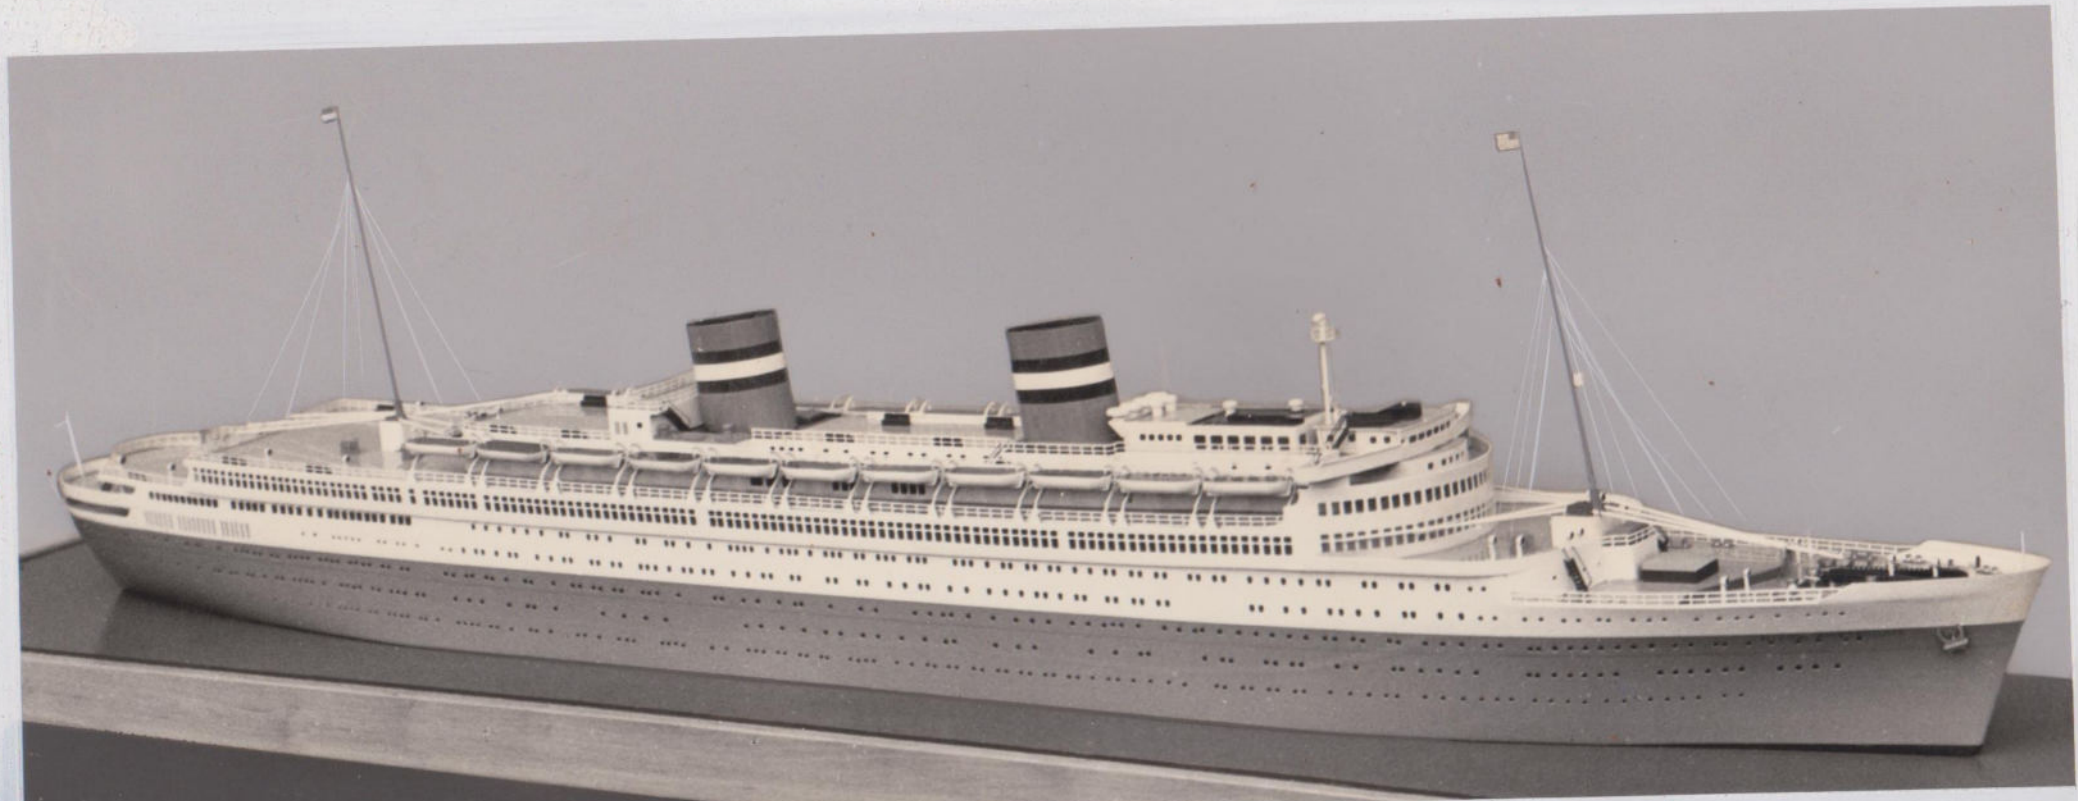

43 mm

U.S. CORAL BAY
GENERAL INFORMATION
Name: CORAL BAY
Type: Cargo Ship
Length: 210 ft.
Beam: 30 ft.
Draft: 12 ft.
Displacement: 1,500 tons
Speed: 12 knots
Range: 10,000 miles
Built: 1945
Builder: Bethlehem Steel
Home Port: San Francisco
Status: Active