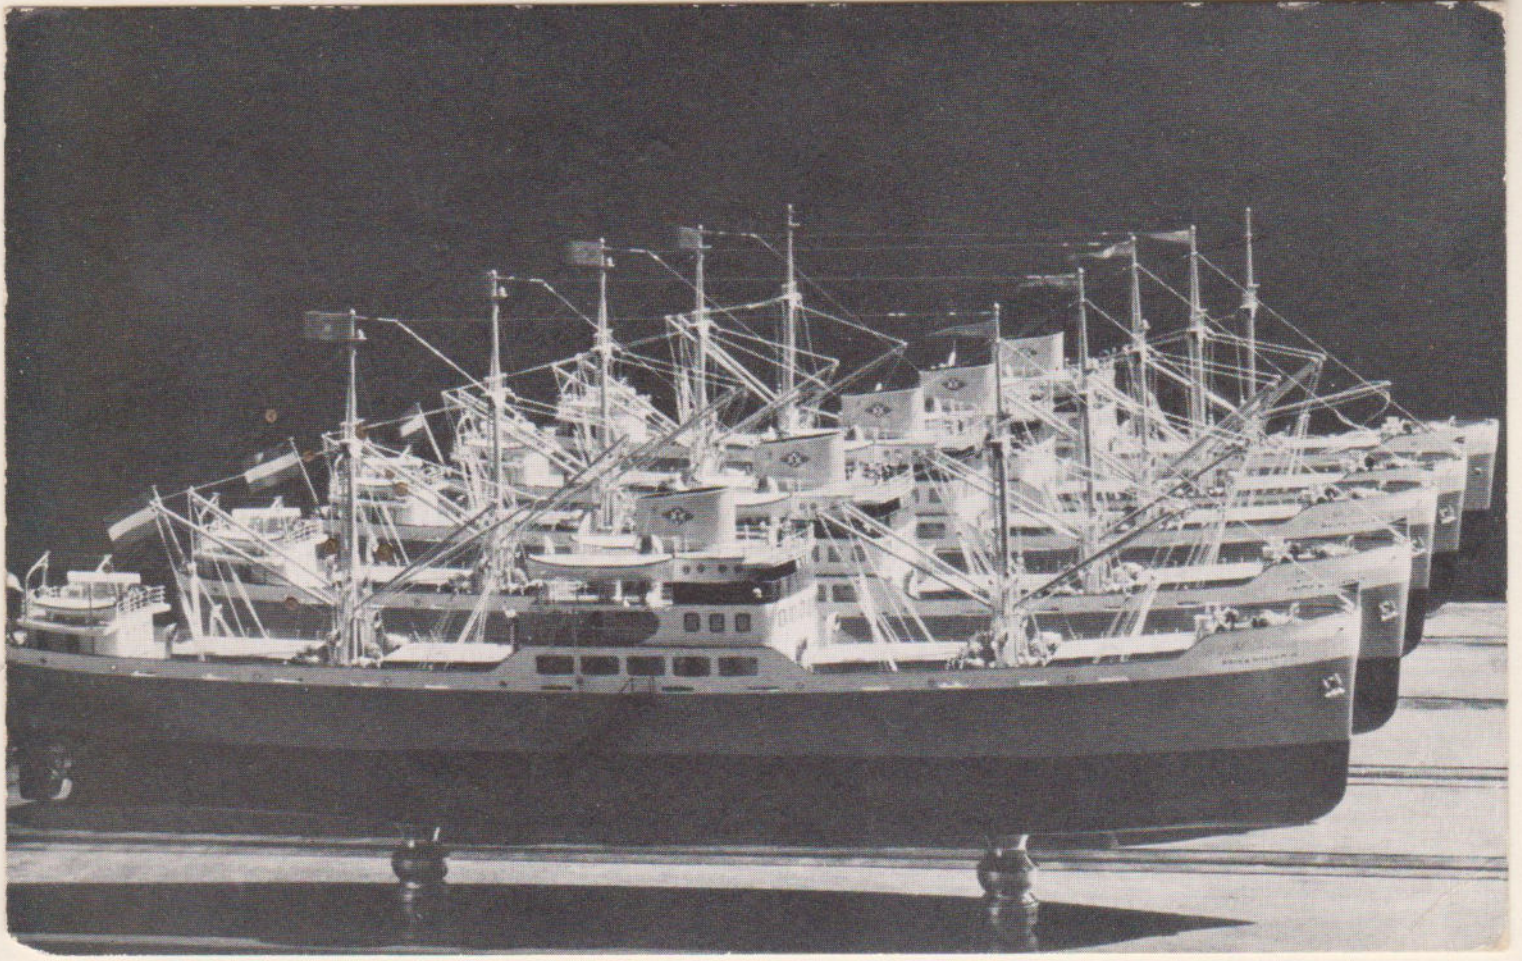

BREEVELD

NAVY ALPHA

| | | |
|-----|-----|-----|
| 1 | 2 | 3 |
| 4 | 5 | 6 |
| 7 | 8 | 9 |
| 10 | 11 | 12 |
| 13 | 14 | 15 |
| 16 | 17 | 18 |
| 19 | 20 | 21 |
| 22 | 23 | 24 |
| 25 | 26 | 27 |
| 28 | 29 | 30 |
| 31 | 32 | 33 |
| 34 | 35 | 36 |
| 37 | 38 | 39 |
| 40 | 41 | 42 |
| 43 | 44 | 45 |
| 46 | 47 | 48 |
| 49 | 50 | 51 |
| 52 | 53 | 54 |
| 55 | 56 | 57 |
| 58 | 59 | 60 |
| 61 | 62 | 63 |
| 64 | 65 | 66 |
| 67 | 68 | 69 |
| 70 | 71 | 72 |
| 73 | 74 | 75 |
| 76 | 77 | 78 |
| 79 | 80 | 81 |
| 82 | 83 | 84 |
| 85 | 86 | 87 |
| 88 | 89 | 90 |
| 91 | 92 | 93 |
| 94 | 95 | 96 |
| 97 | 98 | 99 |
| 100 | 101 | 102 |

43 mm

U.S. CORAL BAY
GENERAL INFORMATION
Name: CORAL BAY
Type: Cargo Ship
Length: 210 ft.
Beam: 30 ft.
Draft: 12 ft.
Displacement: 1,500 tons
Speed: 12 knots
Range: 10,000 miles
Built: 1945
Builder: Bethlehem Steel
Home Port: San Francisco
Status: Active