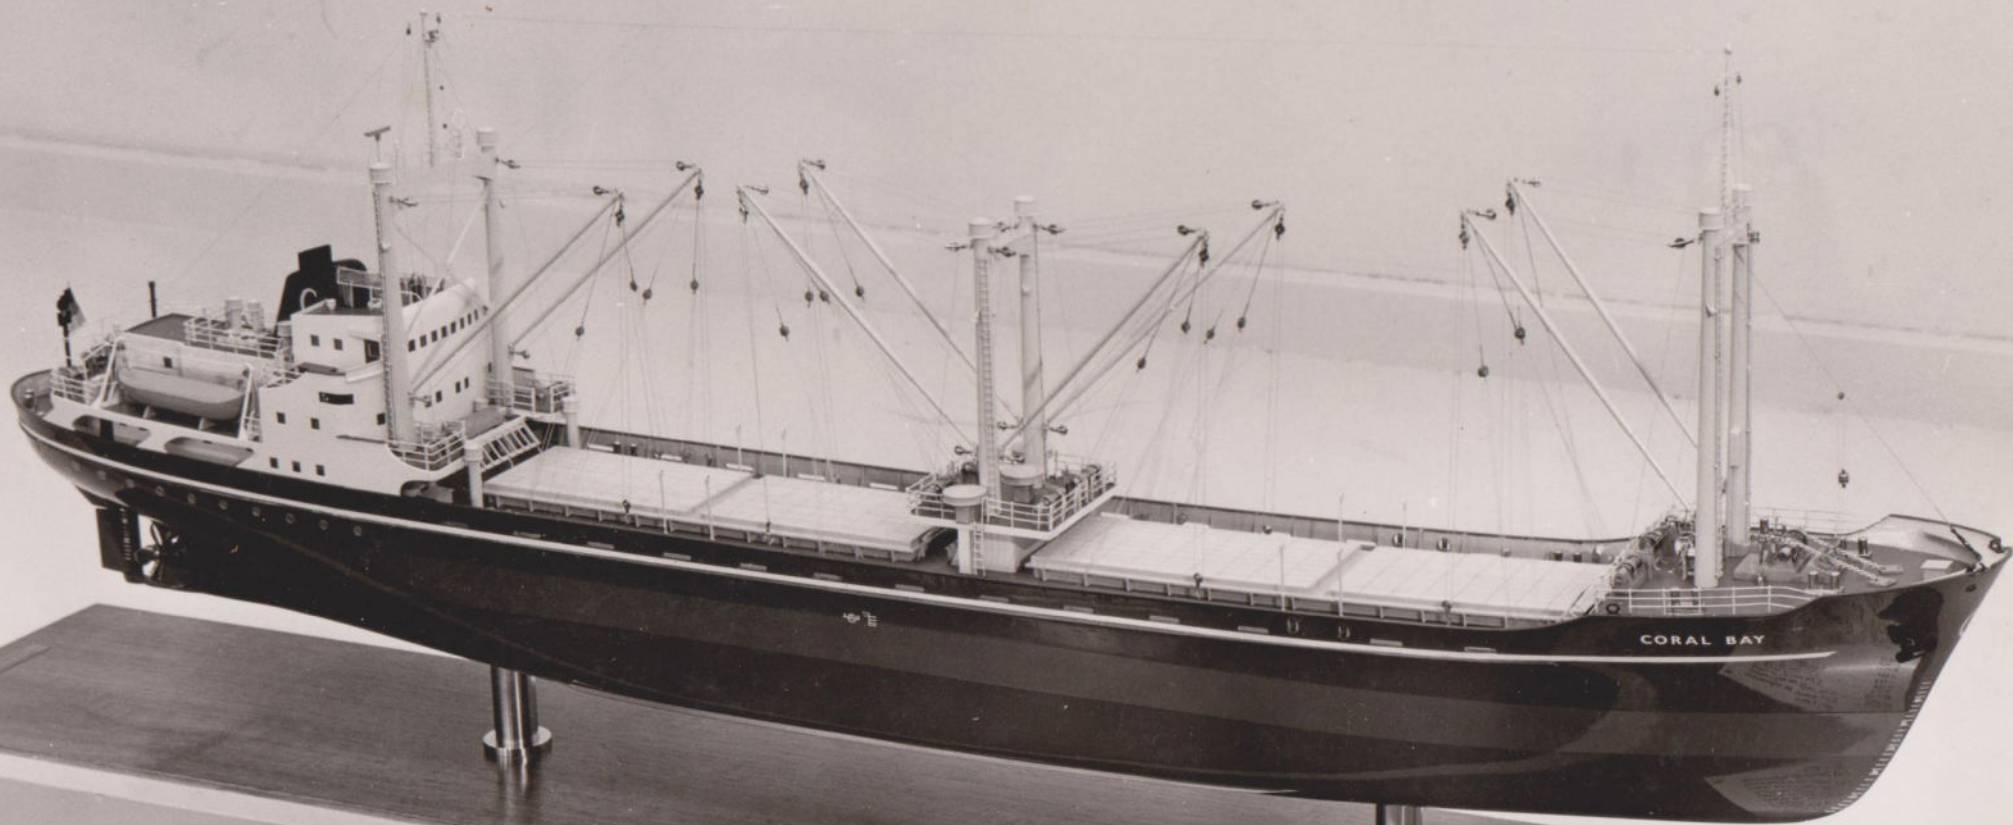

43 mm

U.S. CORAL BAY
GENERAL INFORMATION
Name: CORAL BAY
Type: Cargo Ship
Length: 210 ft.
Beam: 30 ft.
Draft: 12 ft.
Displacement: 1,500 tons
Speed: 12 knots
Range: 10,000 miles
Built: 1945
Builder: Bethlehem Steel
Home Port: San Francisco
Status: Active