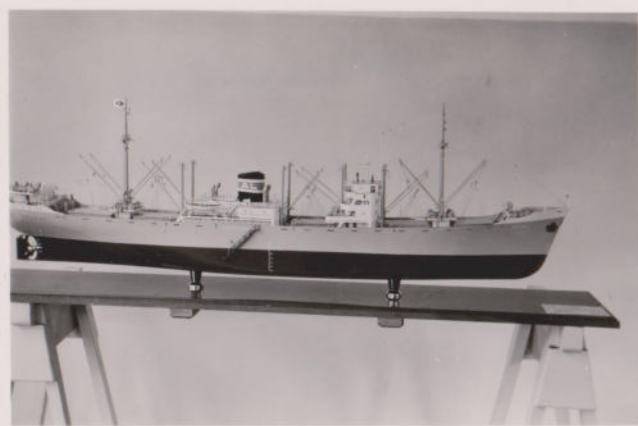

BREEVELD

NAVY ALPHA

| | | |
|-----|-----|-----|
| 1 | 2 | 3 |
| 4 | 5 | 6 |
| 7 | 8 | 9 |
| 10 | 11 | 12 |
| 13 | 14 | 15 |
| 16 | 17 | 18 |
| 19 | 20 | 21 |
| 22 | 23 | 24 |
| 25 | 26 | 27 |
| 28 | 29 | 30 |
| 31 | 32 | 33 |
| 34 | 35 | 36 |
| 37 | 38 | 39 |
| 40 | 41 | 42 |
| 43 | 44 | 45 |
| 46 | 47 | 48 |
| 49 | 50 | 51 |
| 52 | 53 | 54 |
| 55 | 56 | 57 |
| 58 | 59 | 60 |
| 61 | 62 | 63 |
| 64 | 65 | 66 |
| 67 | 68 | 69 |
| 70 | 71 | 72 |
| 73 | 74 | 75 |
| 76 | 77 | 78 |
| 79 | 80 | 81 |
| 82 | 83 | 84 |
| 85 | 86 | 87 |
| 88 | 89 | 90 |
| 91 | 92 | 93 |
| 94 | 95 | 96 |
| 97 | 98 | 99 |
| 100 | 101 | 102 |

43 mm

U.S. CORAL BAY
GENERAL INFORMATION
Name: CORAL BAY
Type: Cargo Ship
Length: 210 ft.
Beam: 30 ft.
Draft: 12 ft.
Displacement: 1,500 tons
Speed: 12 knots
Range: 10,000 miles
Built: 1945
Builder: Bethlehem Steel
Home Port: San Francisco
Status: Active