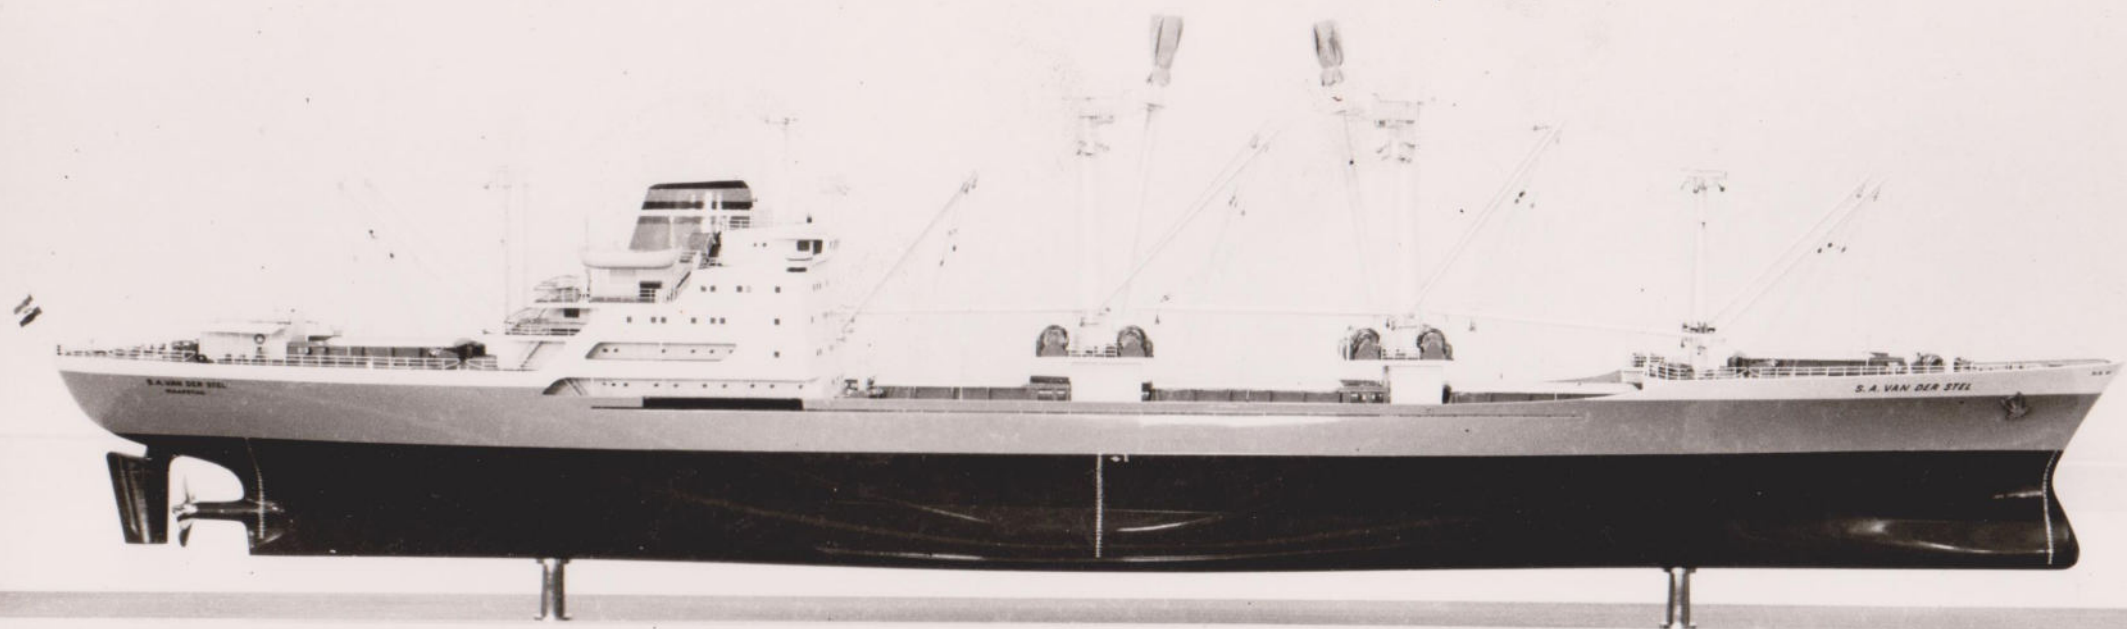

43 mm

U.S. CORAL BAY
GENERAL INFORMATION
Name: CORAL BAY
Type: Cargo Ship
Length: 210 ft.
Beam: 30 ft.
Draft: 12 ft.
Displacement: 1,500 tons
Speed: 12 knots
Range: 10,000 miles
Built: 1945
Builder: Bethlehem Steel
Home Port: San Francisco
Status: Active