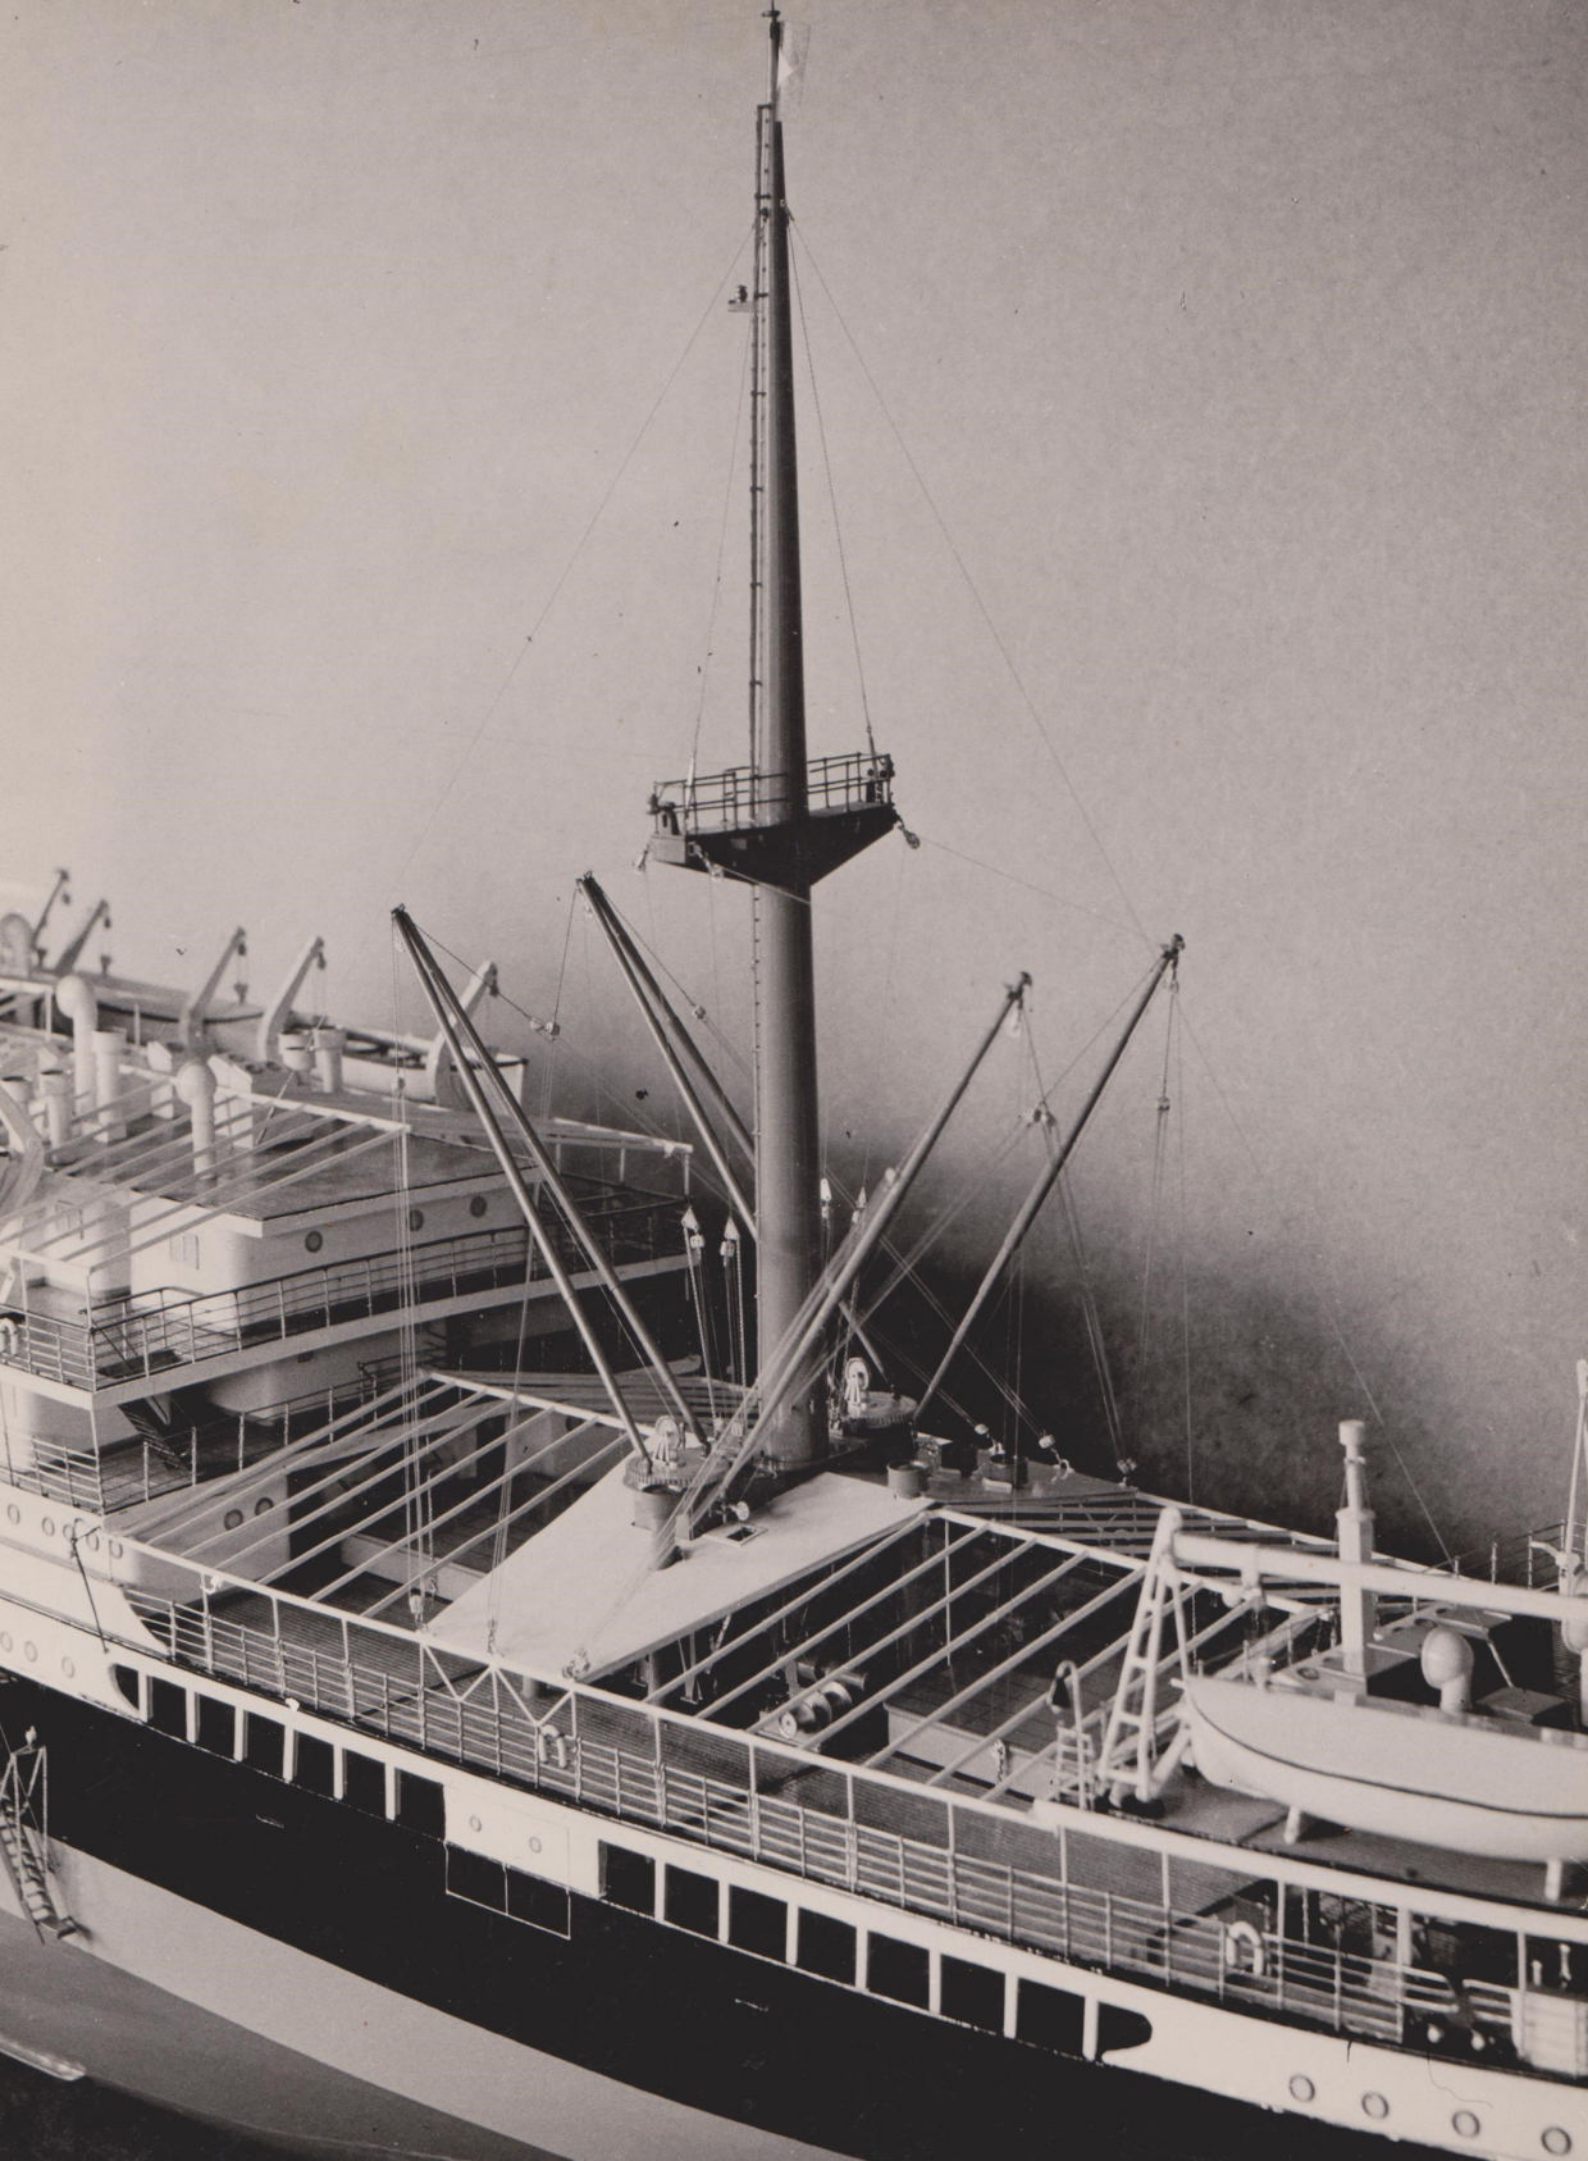

43 mm

U.S. CORAL BAY
GENERAL INFORMATION
Name: CORAL BAY
Type: Cargo Ship
Length: 210 ft.
Beam: 30 ft.
Draft: 12 ft.
Displacement: 1,500 tons
Speed: 12 knots
Range: 10,000 miles
Built: 1945
Builder: Bethlehem Steel
Home Port: San Francisco
Status: Active