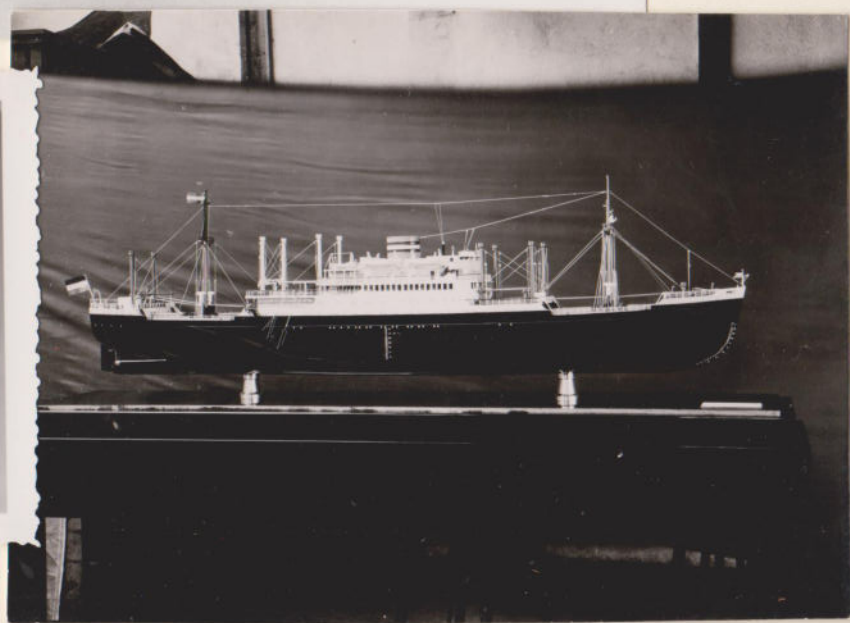

BREEVELD

NAVY ALPHA

| | | |
|-----|-----|-----|
| 1 | 2 | 3 |
| 4 | 5 | 6 |
| 7 | 8 | 9 |
| 10 | 11 | 12 |
| 13 | 14 | 15 |
| 16 | 17 | 18 |
| 19 | 20 | 21 |
| 22 | 23 | 24 |
| 25 | 26 | 27 |
| 28 | 29 | 30 |
| 31 | 32 | 33 |
| 34 | 35 | 36 |
| 37 | 38 | 39 |
| 40 | 41 | 42 |
| 43 | 44 | 45 |
| 46 | 47 | 48 |
| 49 | 50 | 51 |
| 52 | 53 | 54 |
| 55 | 56 | 57 |
| 58 | 59 | 60 |
| 61 | 62 | 63 |
| 64 | 65 | 66 |
| 67 | 68 | 69 |
| 70 | 71 | 72 |
| 73 | 74 | 75 |
| 76 | 77 | 78 |
| 79 | 80 | 81 |
| 82 | 83 | 84 |
| 85 | 86 | 87 |
| 88 | 89 | 90 |
| 91 | 92 | 93 |
| 94 | 95 | 96 |
| 97 | 98 | 99 |
| 100 | 101 | 102 |

43 mm

U.S. CORAL BAY
GENERAL INFORMATION
Name: CORAL BAY
Type: Cargo Ship
Length: 210 ft.
Beam: 30 ft.
Draft: 12 ft.
Displacement: 1,500 tons
Speed: 12 knots
Range: 10,000 miles
Built: 1945
Builder: Bethlehem Steel
Home Port: San Francisco
Status: Active