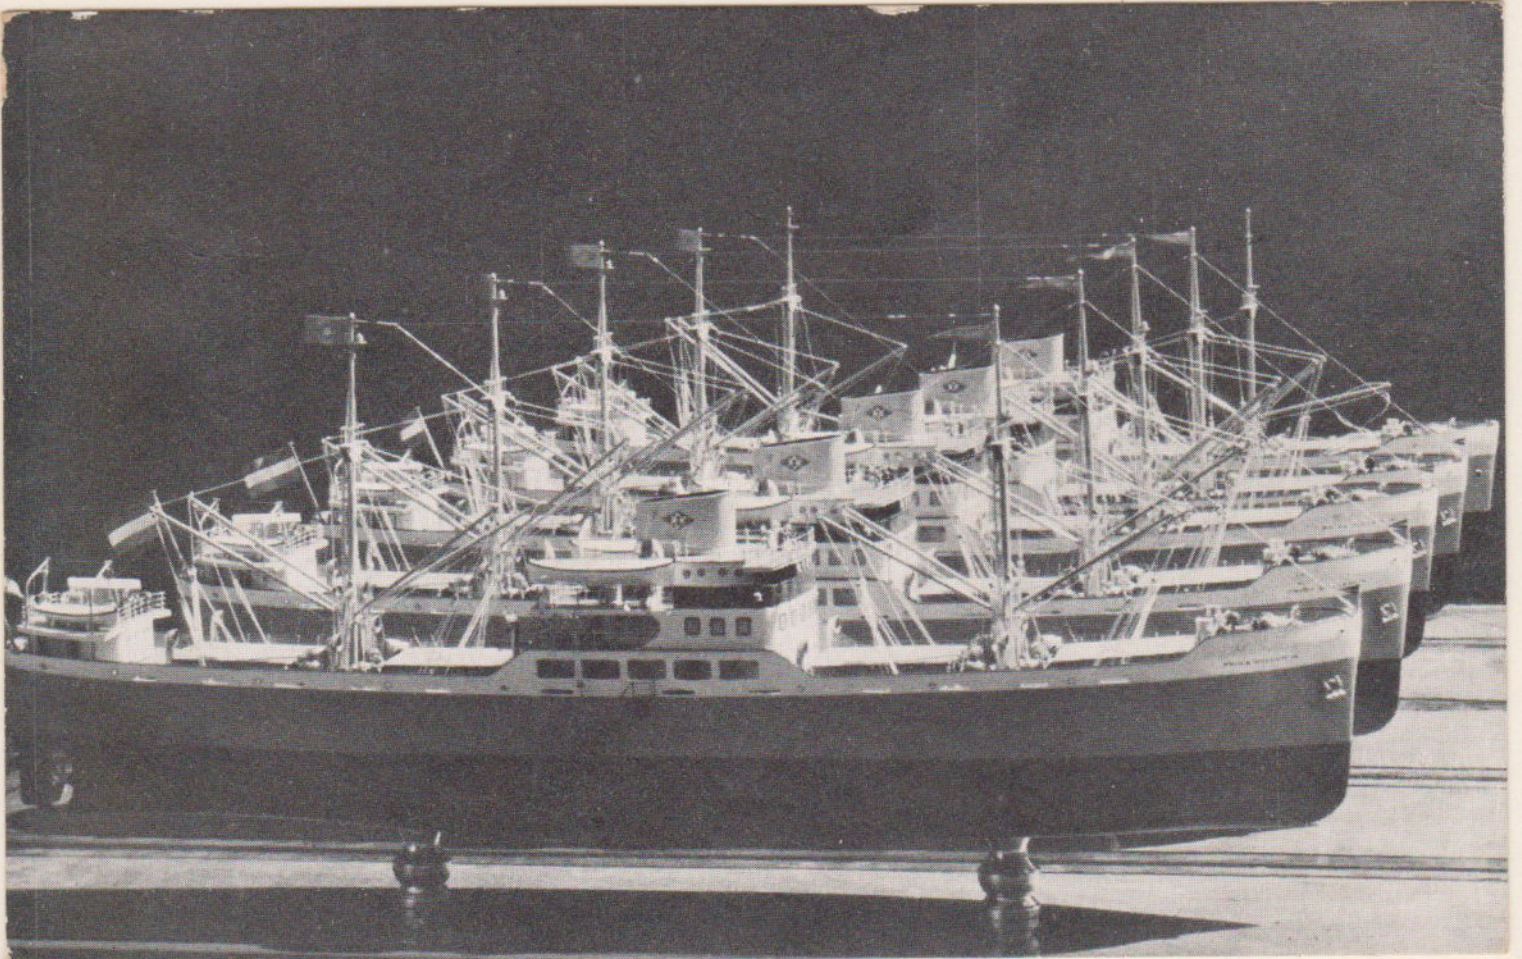

BREEVELD

NAVY ALPHA

| | | |
|-----|-----|-----|
| 1 | 2 | 3 |
| 4 | 5 | 6 |
| 7 | 8 | 9 |
| 10 | 11 | 12 |
| 13 | 14 | 15 |
| 16 | 17 | 18 |
| 19 | 20 | 21 |
| 22 | 23 | 24 |
| 25 | 26 | 27 |
| 28 | 29 | 30 |
| 31 | 32 | 33 |
| 34 | 35 | 36 |
| 37 | 38 | 39 |
| 40 | 41 | 42 |
| 43 | 44 | 45 |
| 46 | 47 | 48 |
| 49 | 50 | 51 |
| 52 | 53 | 54 |
| 55 | 56 | 57 |
| 58 | 59 | 60 |
| 61 | 62 | 63 |
| 64 | 65 | 66 |
| 67 | 68 | 69 |
| 70 | 71 | 72 |
| 73 | 74 | 75 |
| 76 | 77 | 78 |
| 79 | 80 | 81 |
| 82 | 83 | 84 |
| 85 | 86 | 87 |
| 88 | 89 | 90 |
| 91 | 92 | 93 |
| 94 | 95 | 96 |
| 97 | 98 | 99 |
| 100 | 101 | 102 |

43 mm

U.S. CORAL BAY
GENERAL INFORMATION
Name: CORAL BAY
Type: Cargo Ship
Length: 210 ft.
Beam: 30 ft.
Draft: 12 ft.
Displacement: 1,500 tons
Speed: 12 knots
Range: 10,000 miles
Built: 1945
Builder: Bethlehem Steel
Home Port: San Francisco
Status: Active