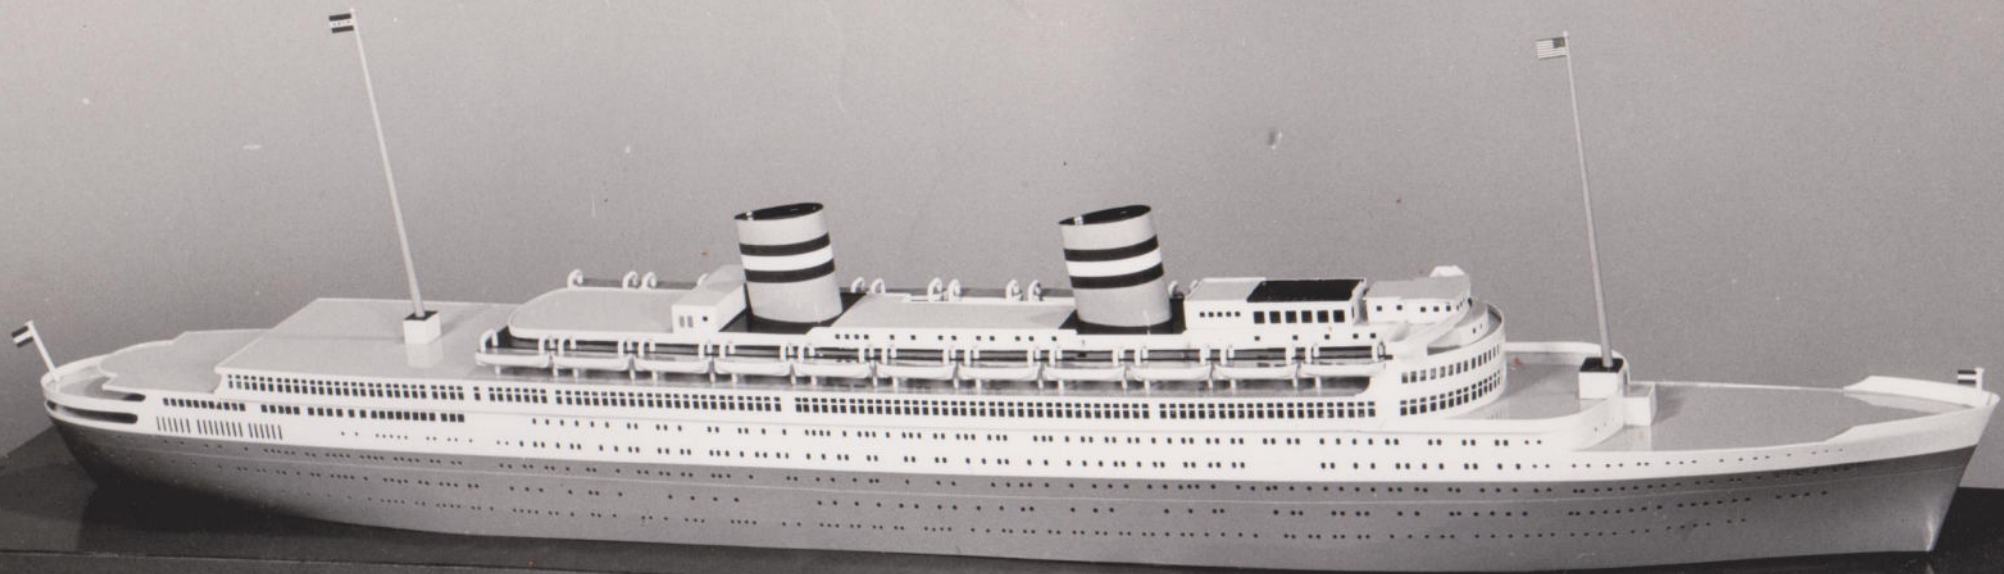

43 mm

U.S. CORAL BAY
GENERAL INFORMATION
Name: CORAL BAY
Type: Cargo Ship
Length: 210 ft.
Beam: 30 ft.
Draft: 12 ft.
Displacement: 1,500 tons
Speed: 12 knots
Range: 10,000 miles
Built: 1945
Builder: Bethlehem Steel
Home Port: San Francisco
Status: Active