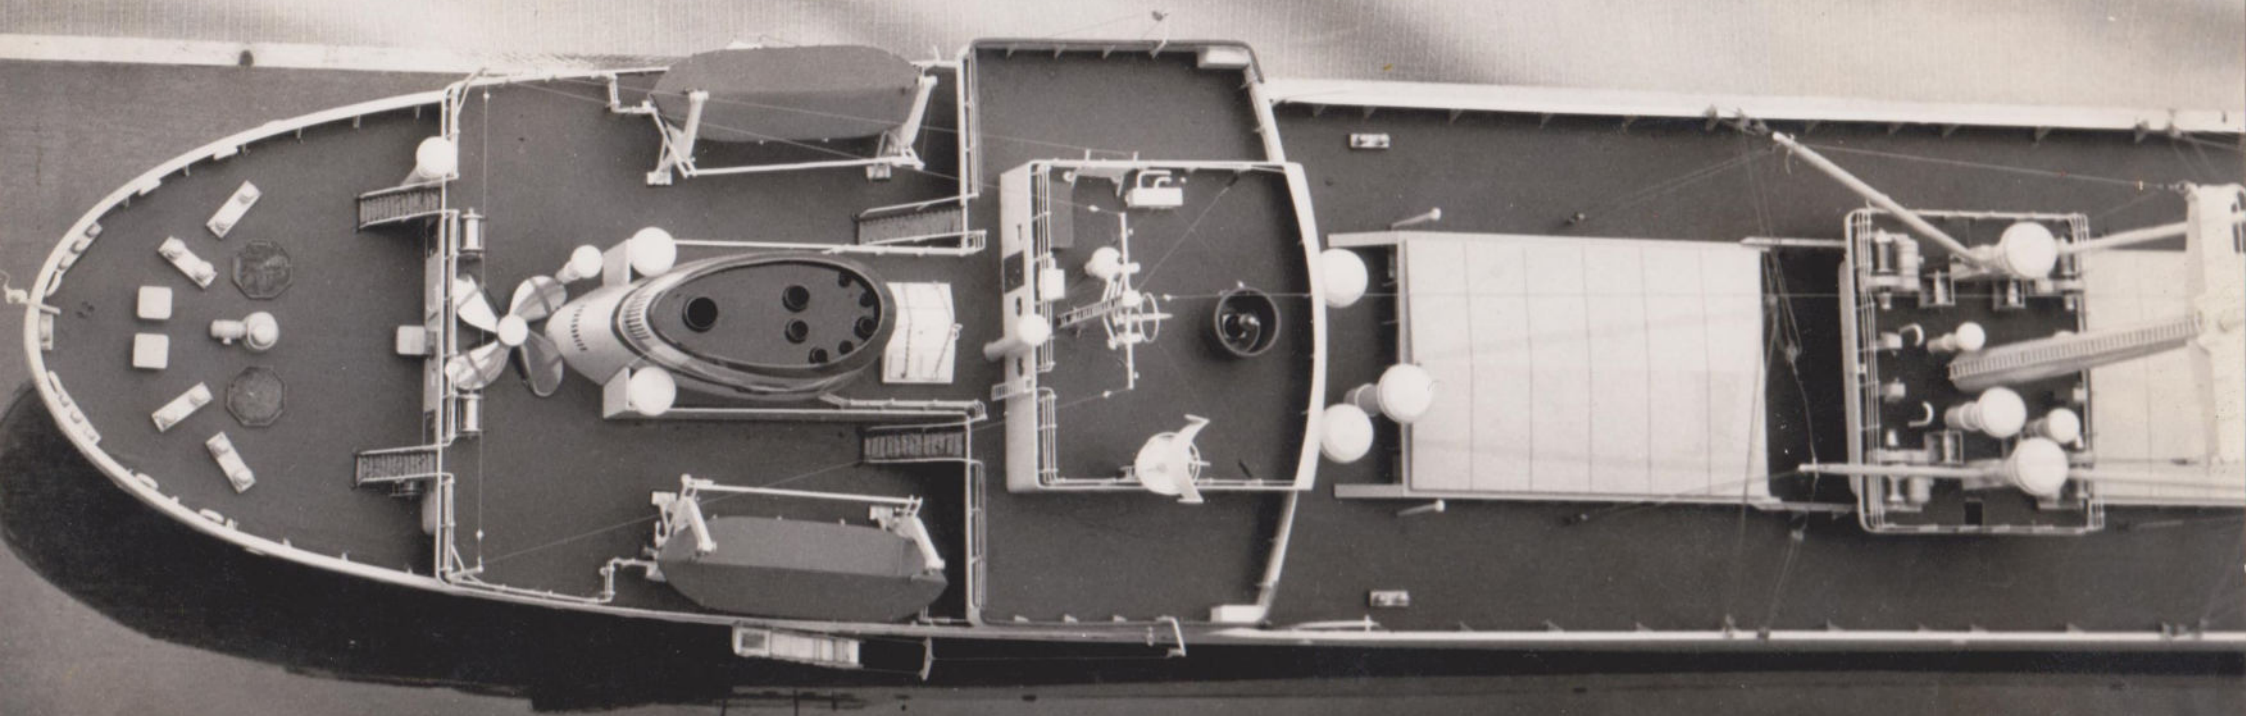

43 mm

U.S. CORAL BAY
GENERAL INFORMATION
Name: CORAL BAY
Type: Cargo Ship
Length: 210 ft.
Beam: 30 ft.
Draft: 12 ft.
Displacement: 1,500 tons
Speed: 12 knots
Range: 10,000 miles
Built: 1945
Builder: Bethlehem Steel
Home Port: San Francisco
Status: Active