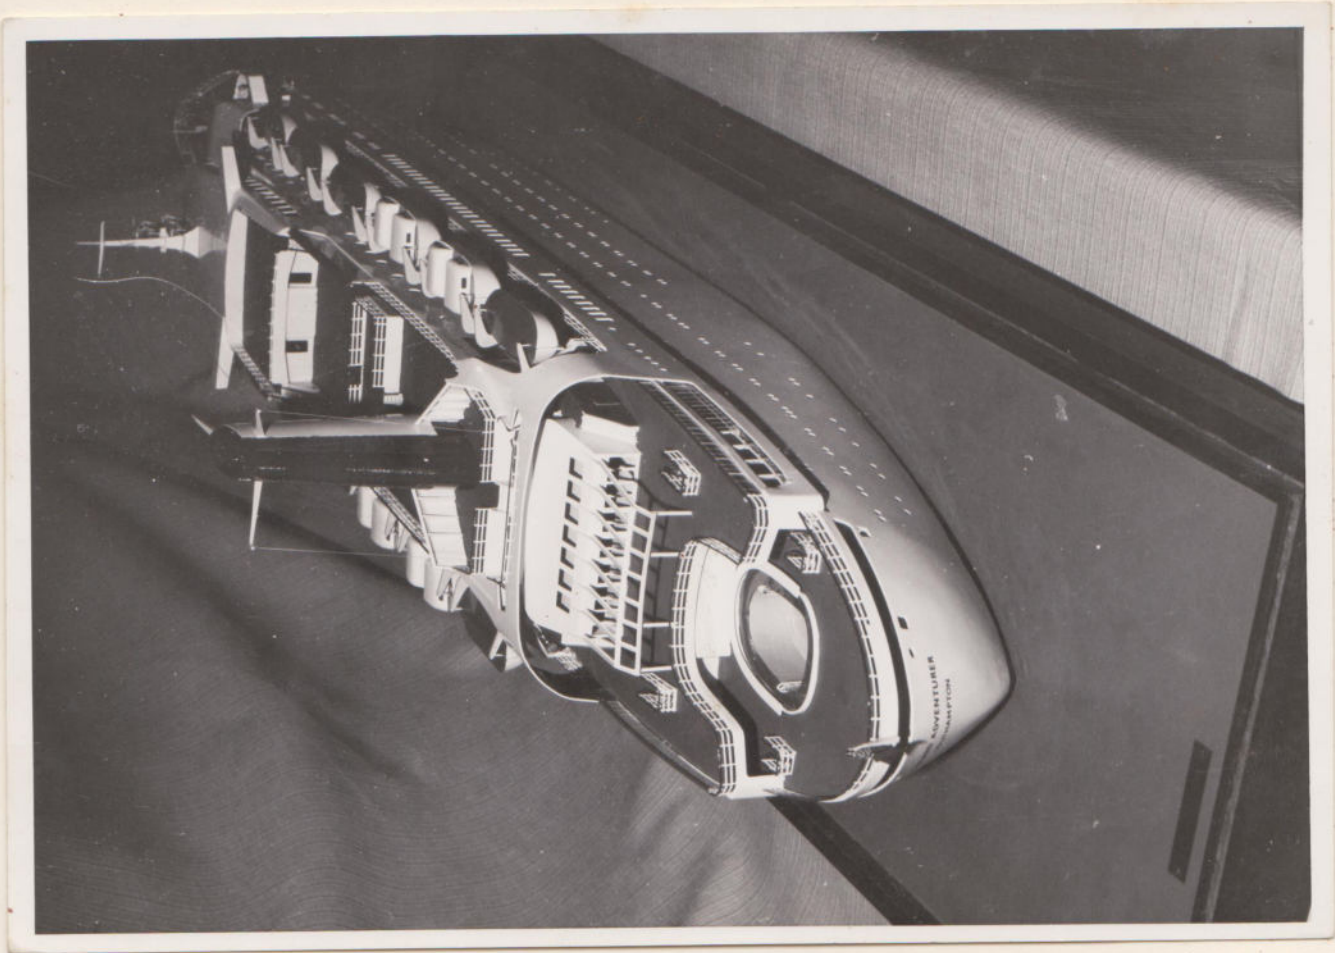

43 mm

U.S. CORAL BAY
GENERAL INFORMATION
Name: CORAL BAY
Type: Cargo Ship
Length: 210 ft.
Beam: 30 ft.
Draft: 12 ft.
Displacement: 1,500 tons
Speed: 12 knots
Range: 10,000 miles
Built: 1945
Builder: Bethlehem Steel
Home Port: San Francisco
Status: Active