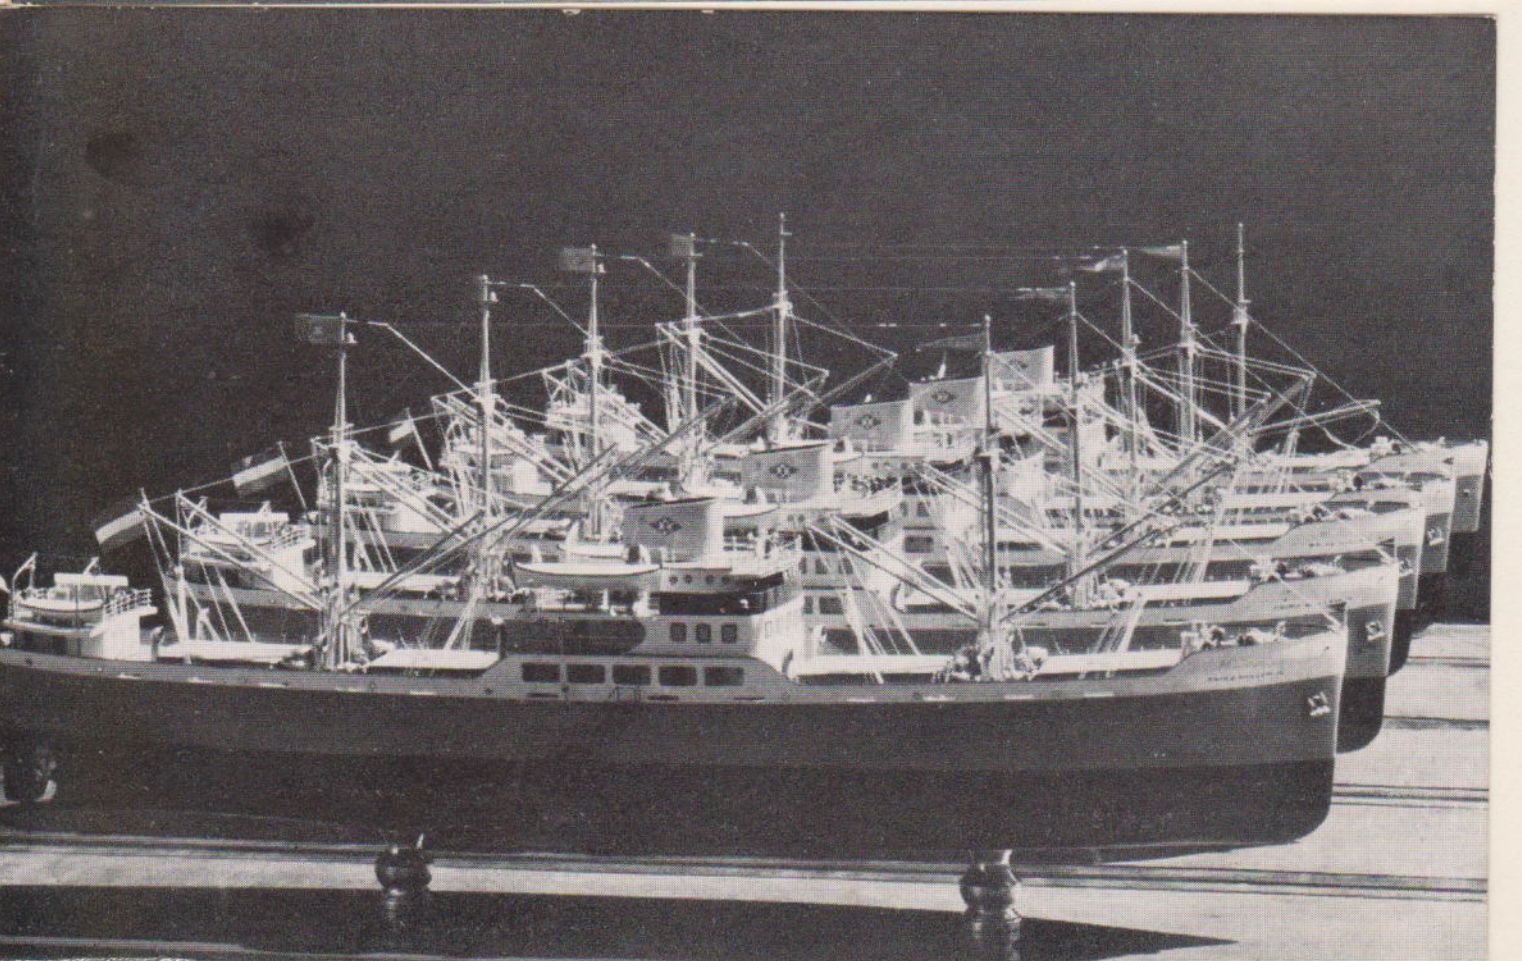

BREEVELD

NAVY ALPHA

| | | |
|-----|-----|-----|
| 1 | 2 | 3 |
| 4 | 5 | 6 |
| 7 | 8 | 9 |
| 10 | 11 | 12 |
| 13 | 14 | 15 |
| 16 | 17 | 18 |
| 19 | 20 | 21 |
| 22 | 23 | 24 |
| 25 | 26 | 27 |
| 28 | 29 | 30 |
| 31 | 32 | 33 |
| 34 | 35 | 36 |
| 37 | 38 | 39 |
| 40 | 41 | 42 |
| 43 | 44 | 45 |
| 46 | 47 | 48 |
| 49 | 50 | 51 |
| 52 | 53 | 54 |
| 55 | 56 | 57 |
| 58 | 59 | 60 |
| 61 | 62 | 63 |
| 64 | 65 | 66 |
| 67 | 68 | 69 |
| 70 | 71 | 72 |
| 73 | 74 | 75 |
| 76 | 77 | 78 |
| 79 | 80 | 81 |
| 82 | 83 | 84 |
| 85 | 86 | 87 |
| 88 | 89 | 90 |
| 91 | 92 | 93 |
| 94 | 95 | 96 |
| 97 | 98 | 99 |
| 100 | 101 | 102 |

43 mm

U.S. CORAL BAY
GENERAL INFORMATION
Name: CORAL BAY
Type: Cargo Ship
Length: 210 ft.
Beam: 30 ft.
Draft: 12 ft.
Displacement: 1,500 tons
Speed: 12 knots
Range: 10,000 miles
Built: 1945
Builder: Bethlehem Steel
Home Port: San Francisco
Status: Active