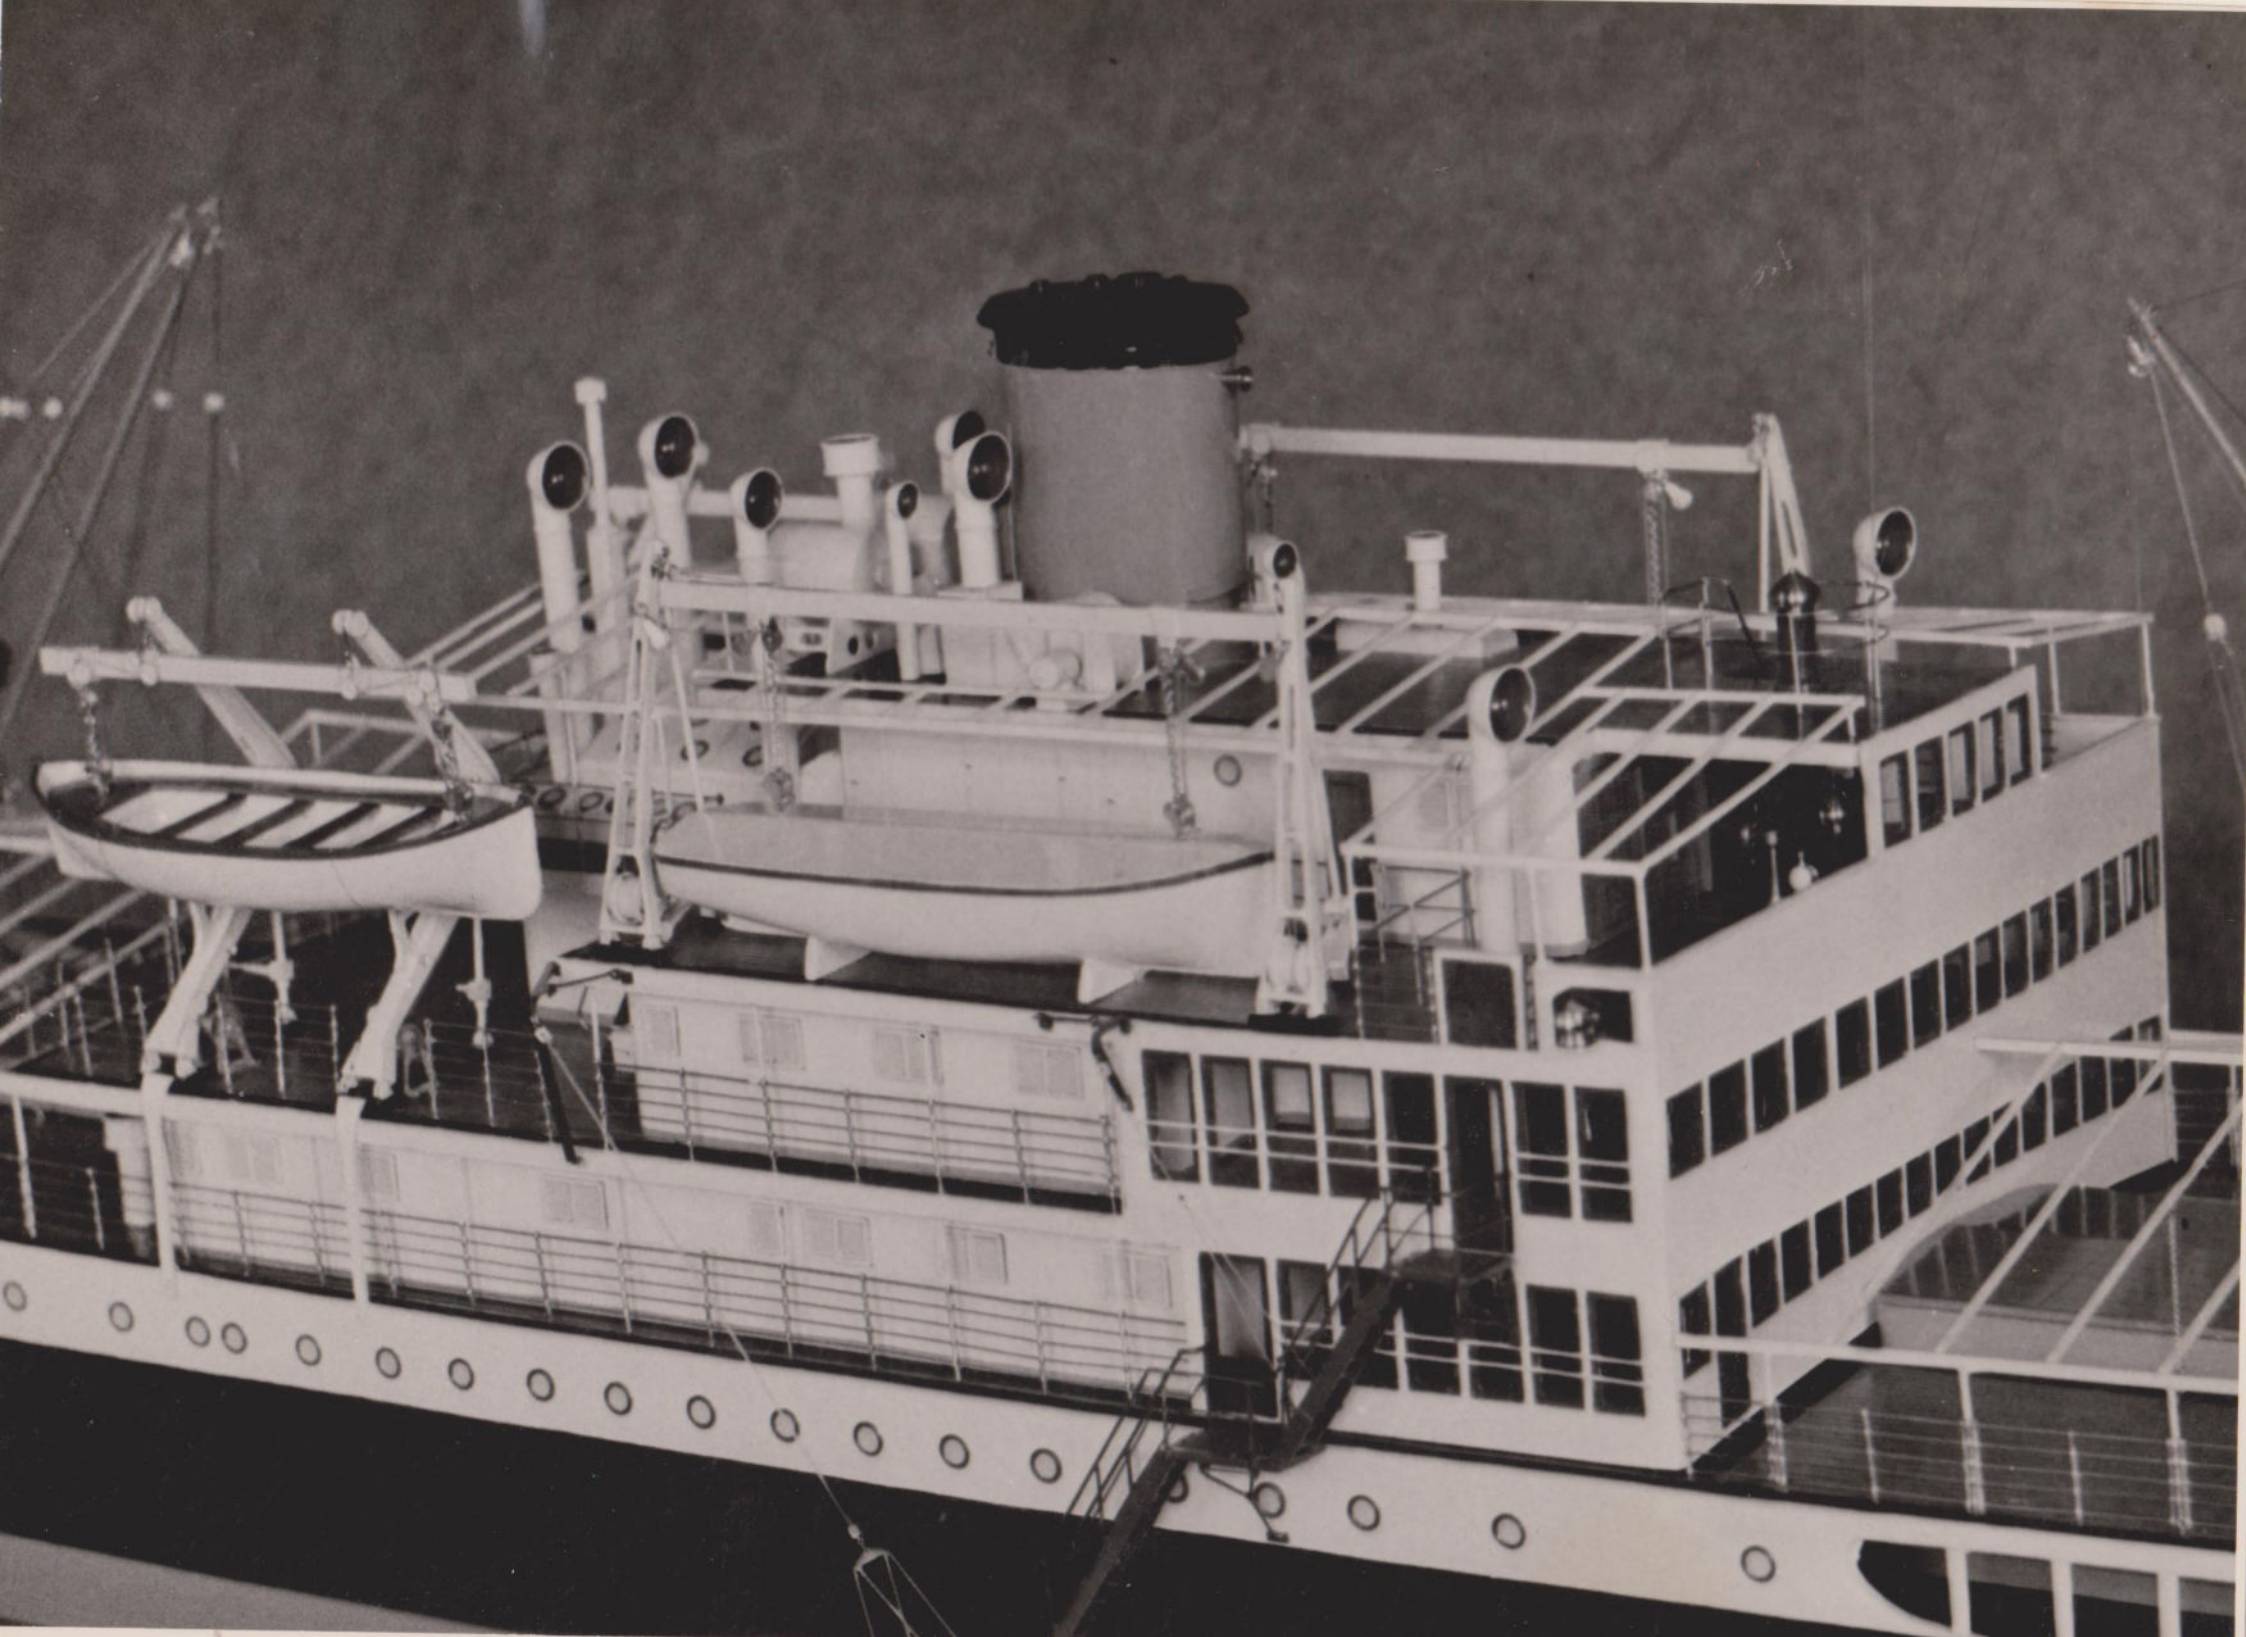

43 mm

U.S. CORAL BAY
GENERAL INFORMATION
Name: CORAL BAY
Type: Cargo Ship
Length: 210 ft.
Beam: 30 ft.
Draft: 12 ft.
Displacement: 1,500 tons
Speed: 12 knots
Range: 10,000 miles
Built: 1945
Builder: Bethlehem Steel
Home Port: San Francisco
Status: Active