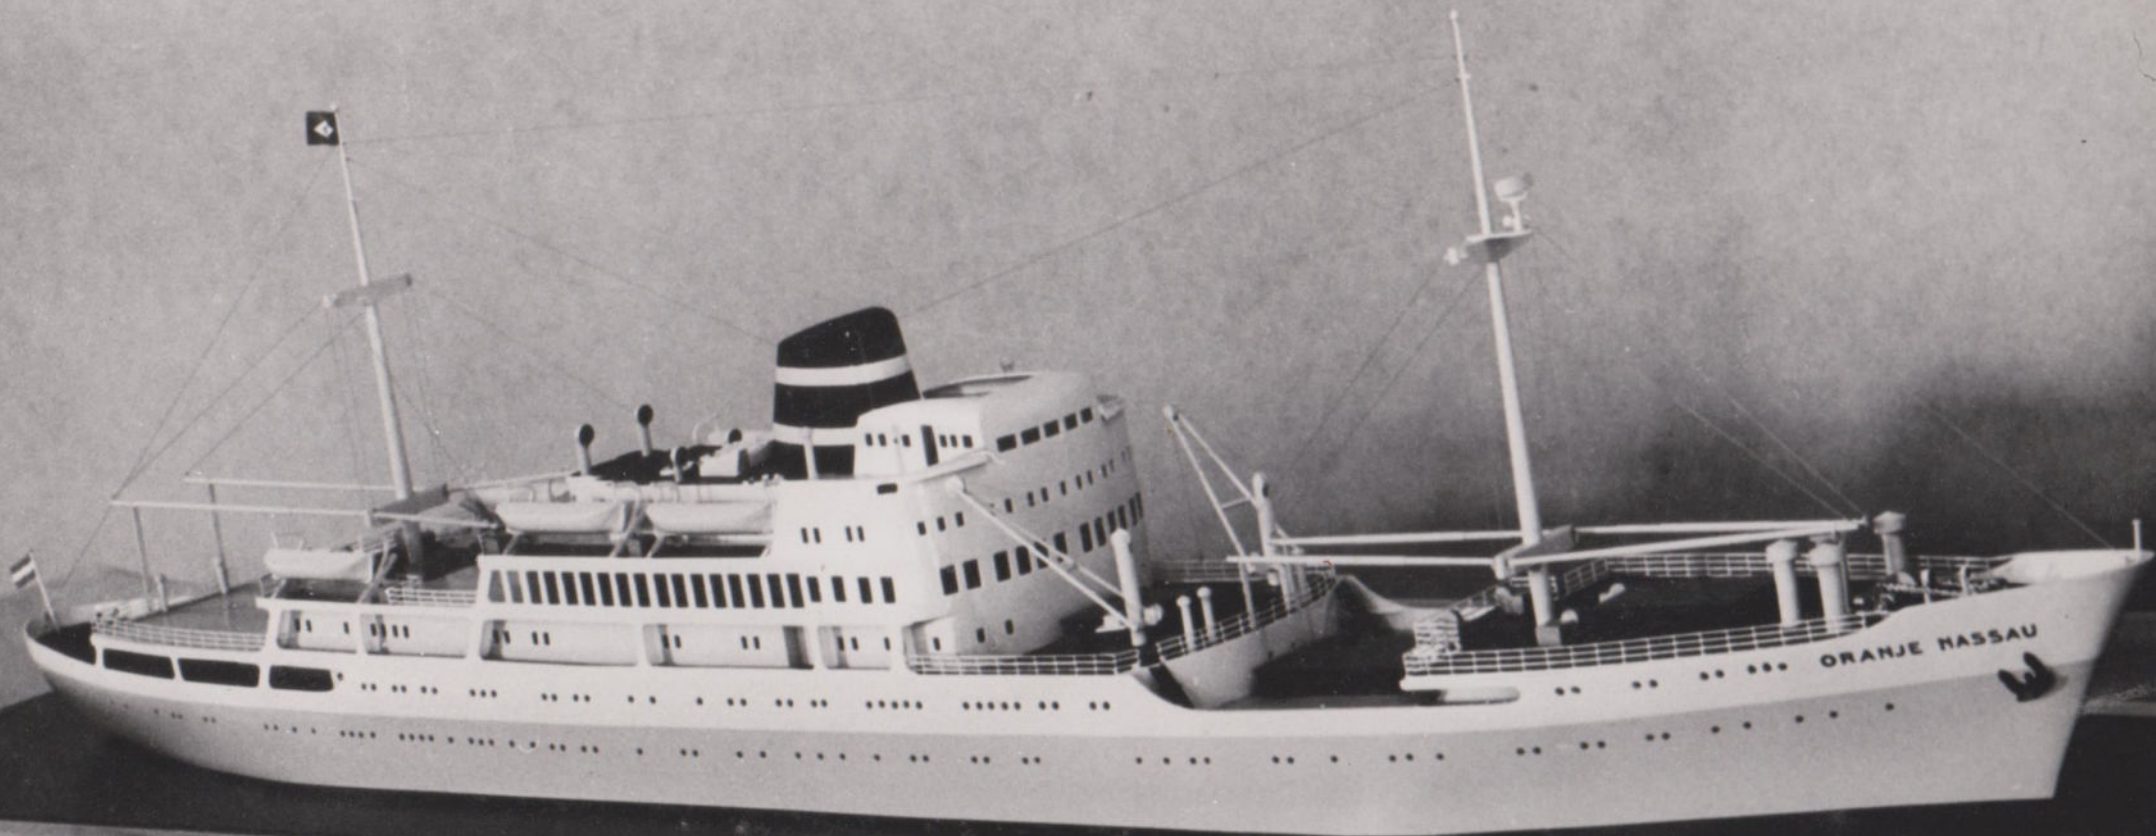

43 mm

U.S. CORAL BAY
GENERAL INFORMATION
Name: CORAL BAY
Type: Cargo Ship
Length: 210 ft.
Beam: 30 ft.
Draft: 12 ft.
Displacement: 1,500 tons
Speed: 12 knots
Range: 10,000 miles
Built: 1945
Builder: Bethlehem Steel
Home Port: San Francisco
Status: Active