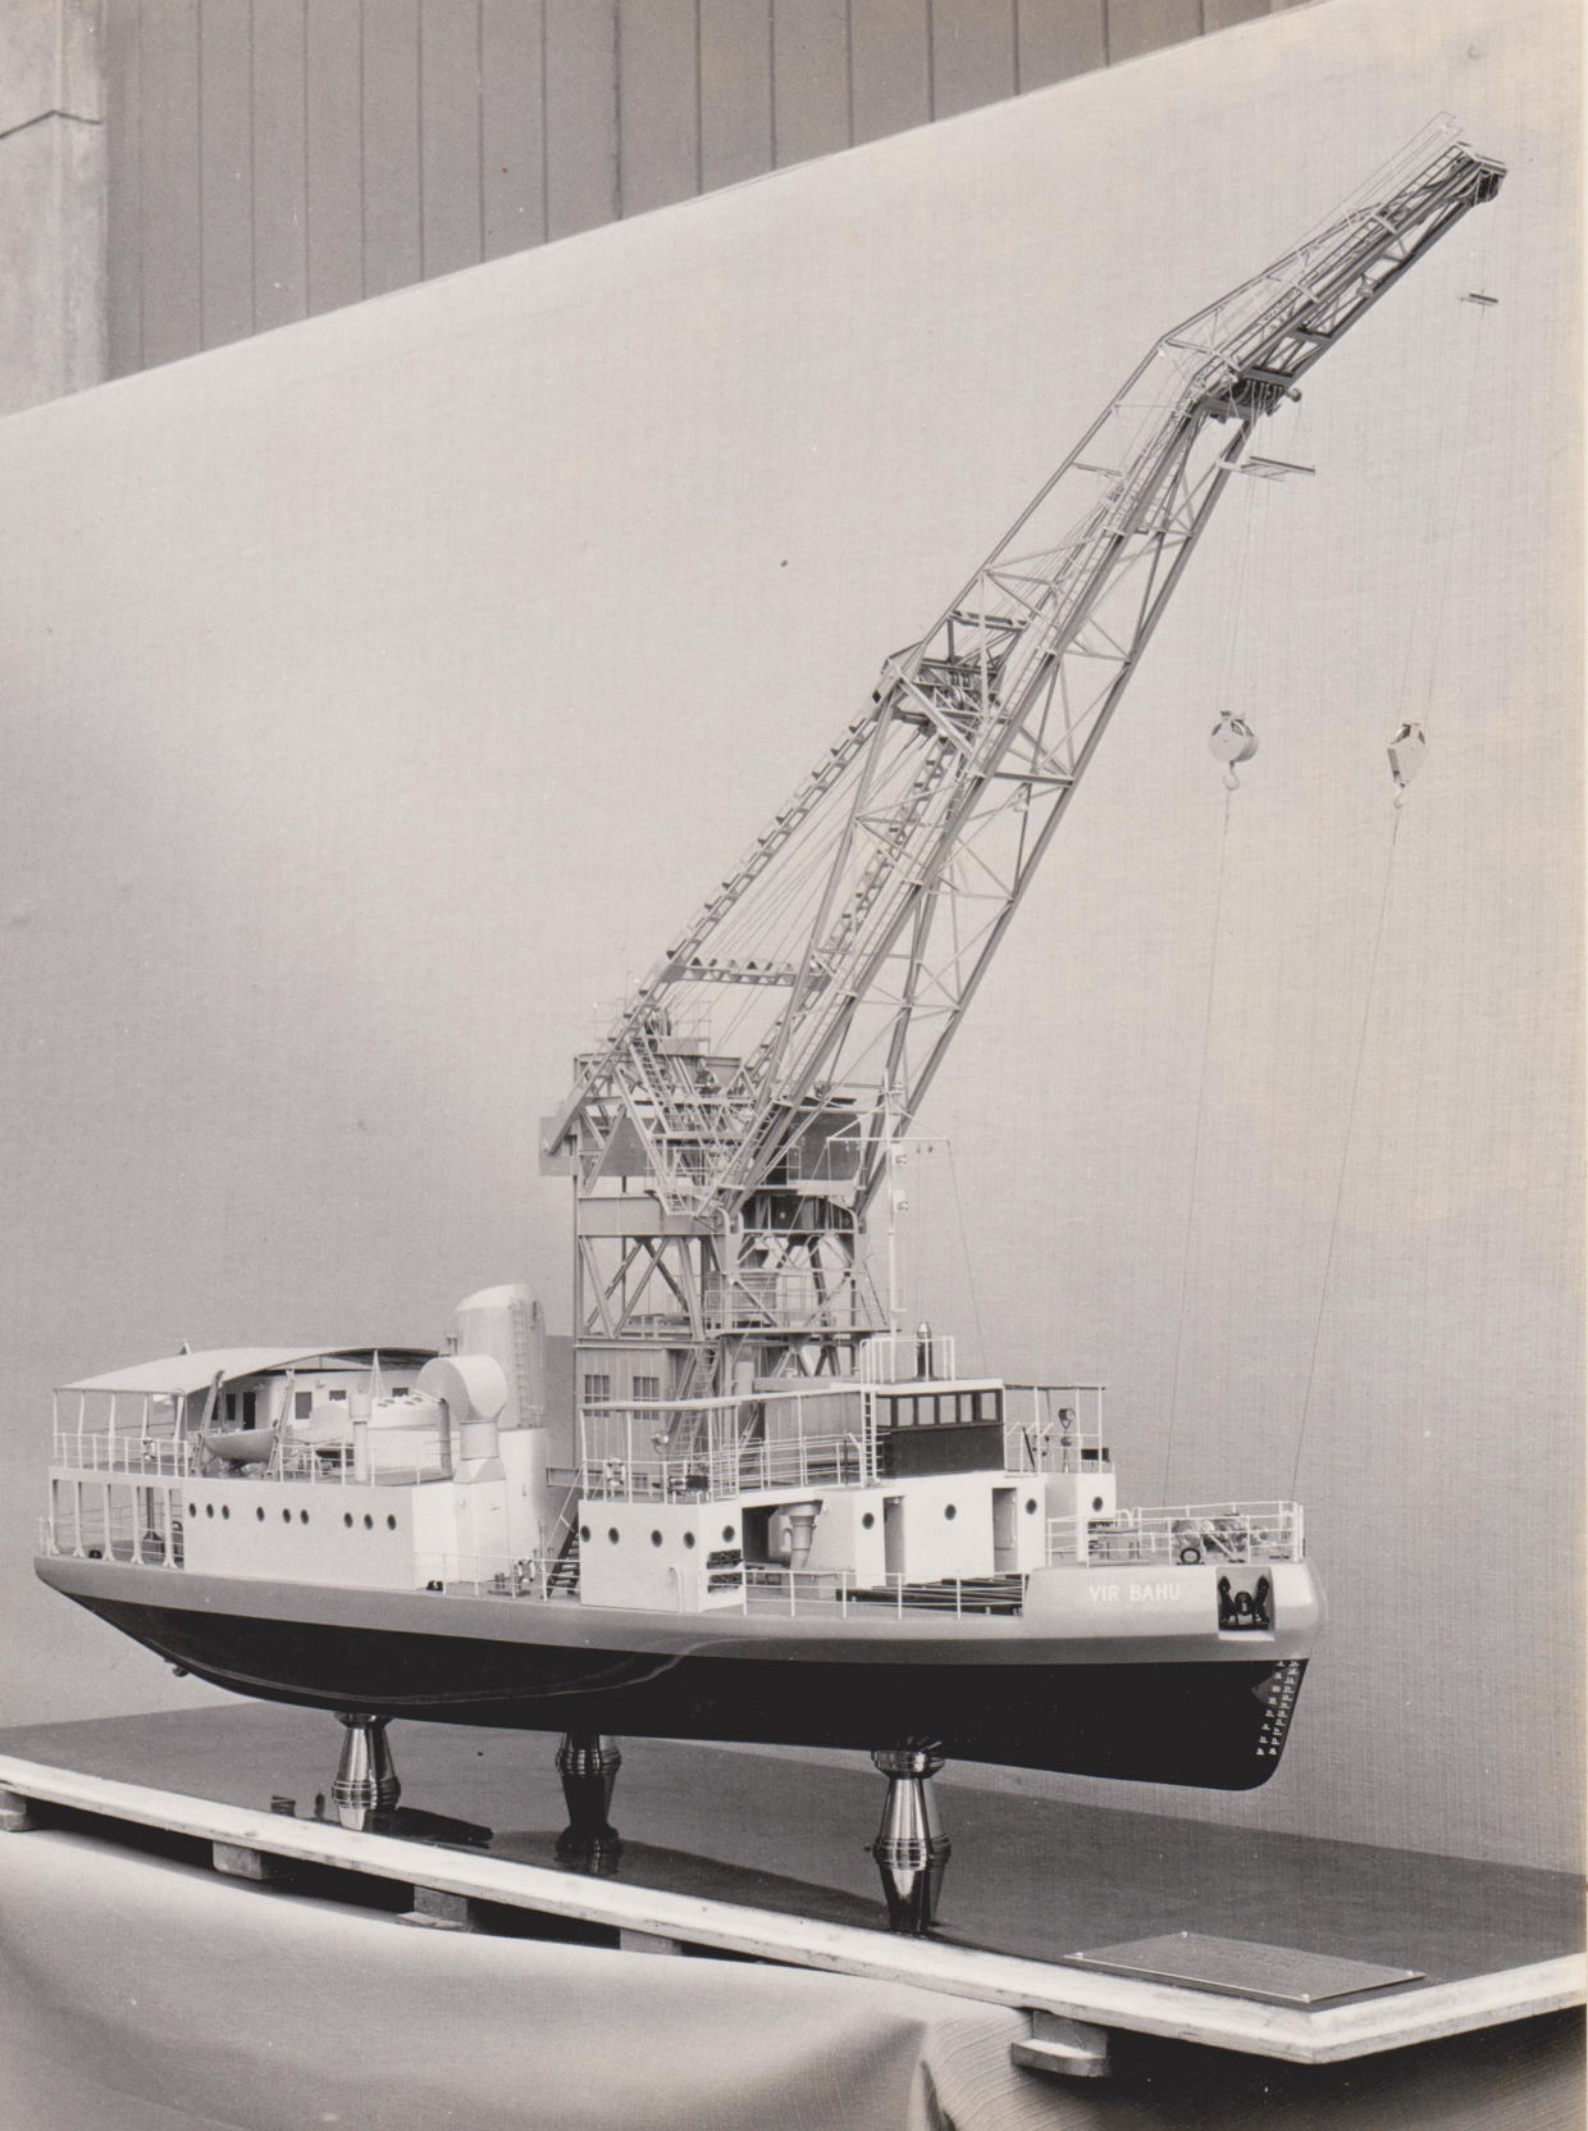

BREEVELD

NAVY ALPHA

| | | |
|-----|-----|-----|
| 1 | 2 | 3 |
| 4 | 5 | 6 |
| 7 | 8 | 9 |
| 10 | 11 | 12 |
| 13 | 14 | 15 |
| 16 | 17 | 18 |
| 19 | 20 | 21 |
| 22 | 23 | 24 |
| 25 | 26 | 27 |
| 28 | 29 | 30 |
| 31 | 32 | 33 |
| 34 | 35 | 36 |
| 37 | 38 | 39 |
| 40 | 41 | 42 |
| 43 | 44 | 45 |
| 46 | 47 | 48 |
| 49 | 50 | 51 |
| 52 | 53 | 54 |
| 55 | 56 | 57 |
| 58 | 59 | 60 |
| 61 | 62 | 63 |
| 64 | 65 | 66 |
| 67 | 68 | 69 |
| 70 | 71 | 72 |
| 73 | 74 | 75 |
| 76 | 77 | 78 |
| 79 | 80 | 81 |
| 82 | 83 | 84 |
| 85 | 86 | 87 |
| 88 | 89 | 90 |
| 91 | 92 | 93 |
| 94 | 95 | 96 |
| 97 | 98 | 99 |
| 100 | 101 | 102 |

43 mm

U.S. CORAL BAY
GENERAL INFORMATION
Name: CORAL BAY
Type: Cargo Ship
Length: 210 ft.
Beam: 30 ft.
Draft: 12 ft.
Displacement: 1,500 tons
Speed: 12 knots
Range: 10,000 miles
Built: 1945
Builder: Bethlehem Steel
Home Port: San Francisco
Status: Active