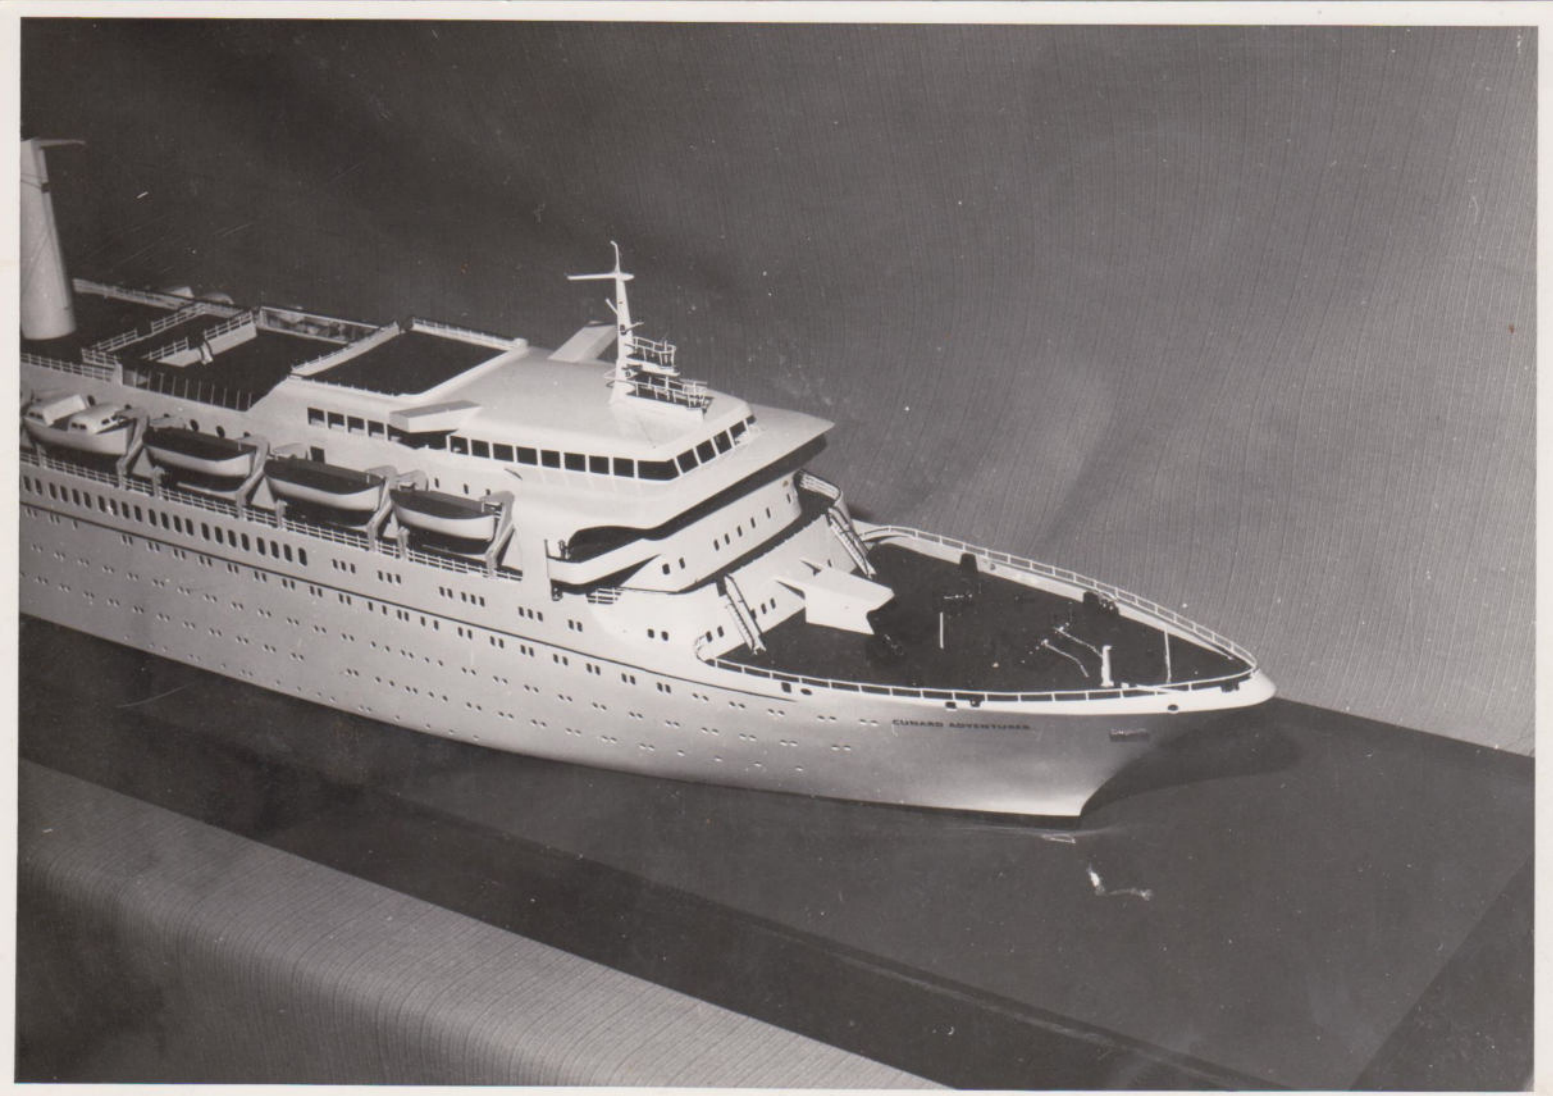

43 mm

U.S. CORAL BAY
GENERAL INFORMATION
Name: CORAL BAY
Type: Cargo Ship
Length: 210 ft.
Beam: 30 ft.
Draft: 12 ft.
Displacement: 1,500 tons
Speed: 12 knots
Range: 10,000 miles
Built: 1945
Builder: Bethlehem Steel
Home Port: San Francisco
Status: Active