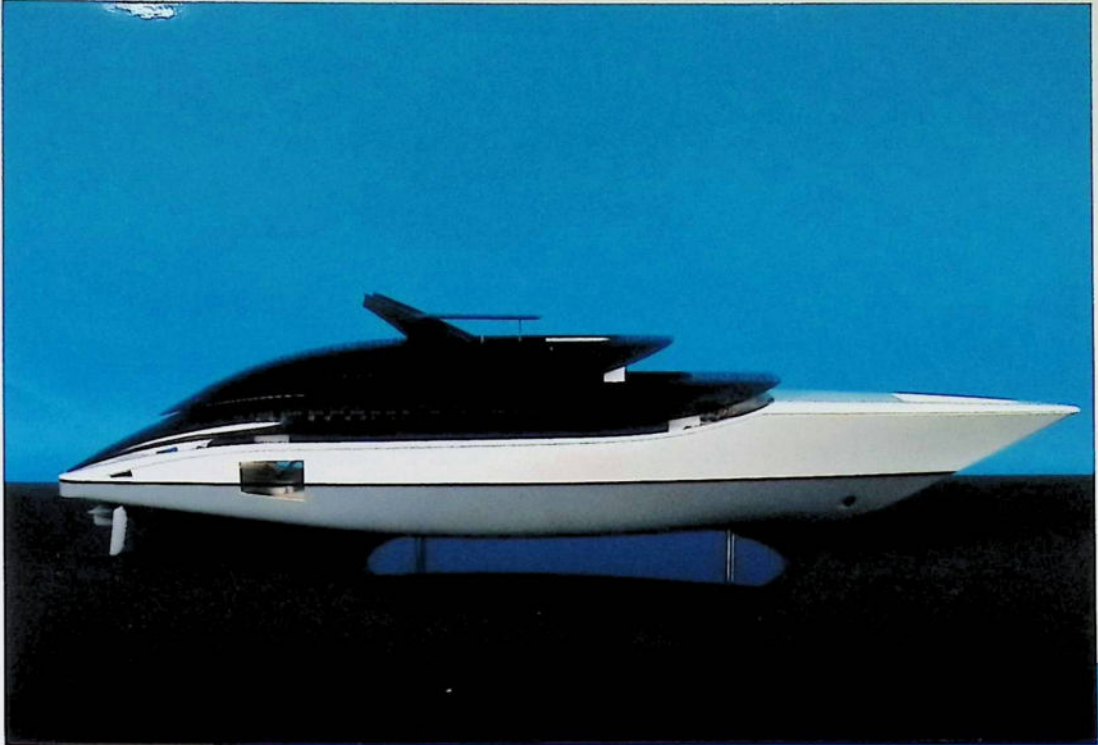

16/9/2010

2689

BREATHE
FEARSHIP

1:65

98 cm.

357 mm.
+ fin.