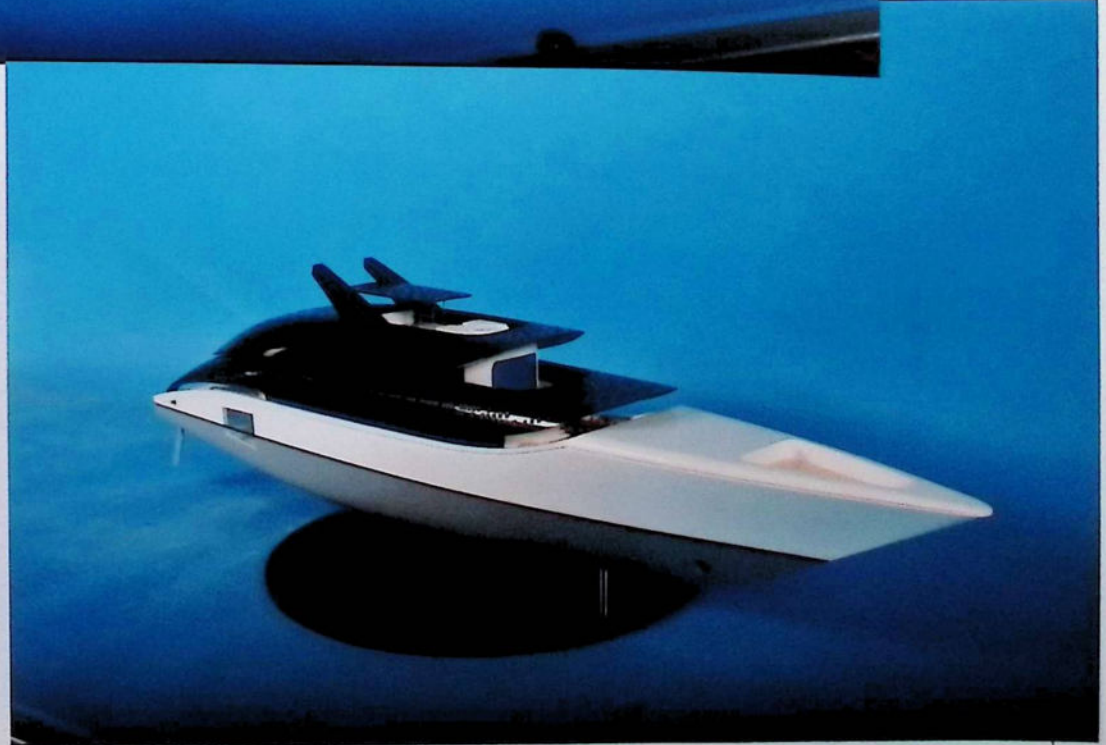

16/9/2010

2689

BREATHE
FEARSHIP

1:65

98 cm.

357 mm.
+ fin.